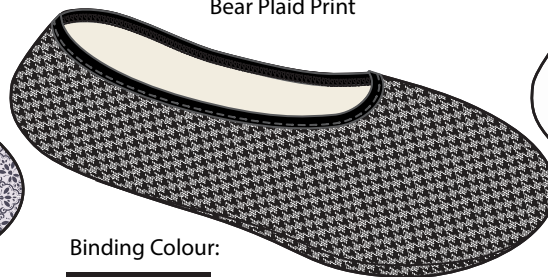

FALL/ WINTER 2018  
Style Number: CPFW18-9022  
Fleece Lined Slippers

\*\*\*For colours, print placement & direction\*\*\*

JUL 20, 2016

Snow Llama Print

Binding Colour:

11-0103 TCX

Yoga Pug Print

Binding Colour:

15-5218 TCX

Sleepy Sloth Print

Binding Colour:

15-1626 TCX

Winter Unicorn Print

Binding Colour:

17-2031 TCX

Sheep Print

Binding Colour:

17-3920 TCX

Bear Plaid Print

Binding Colour:

Black (must match print)

Sheep Print

Binding Colour:

19-3915 TCX

Bear Plaid Print

Binding Colour:

19-4008 TCX

Bear Plaid Print

Binding Colour:

15-2216 TCX