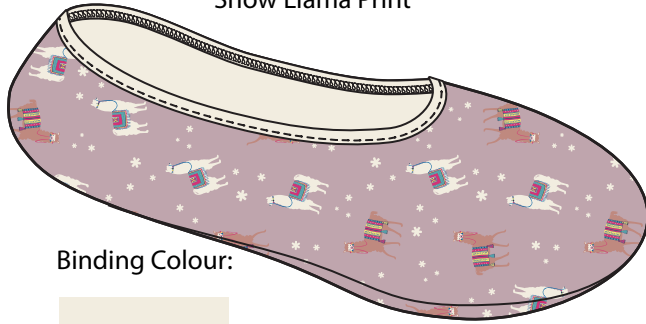

FALL/ WINTER 2018  
Style Number: CPFW18-9022  
Fleece lined slippers

JUL 20, 2016

**Details:**

- \* Fabrication and construction as per sample SMS-01 (62% Poly/ 33% Cotton/ 5% Spandex)
- \* Solid DTM stretch binding foot opening
- \* No-slip grip on soles

FALL/ WINTER 2018  
Style Number: CPFW18-9022  
Fleece Lined Slippers

\*\*\*For colours, print placement & direction\*\*\*

JUL 20, 2016

Snow Llama Print

Binding Colour:

11-0103 TCX

Yoga Pug Print

Binding Colour: