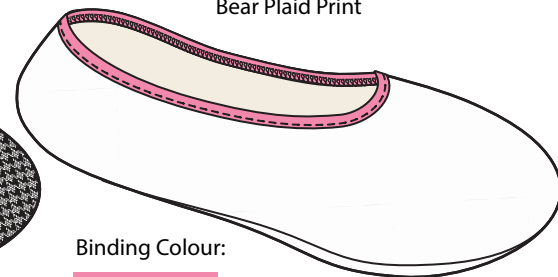

Binding Colour:

17-3920 TCX

Bear Plaid Print

Binding Colour:

Black (must match print)

Sheep Print

Binding Colour:

19-3915 TCX

Bear Plaid Print

Binding Colour:

19-4008 TCX

Bear Plaid Print

Binding Colour:

15-2216 TCX