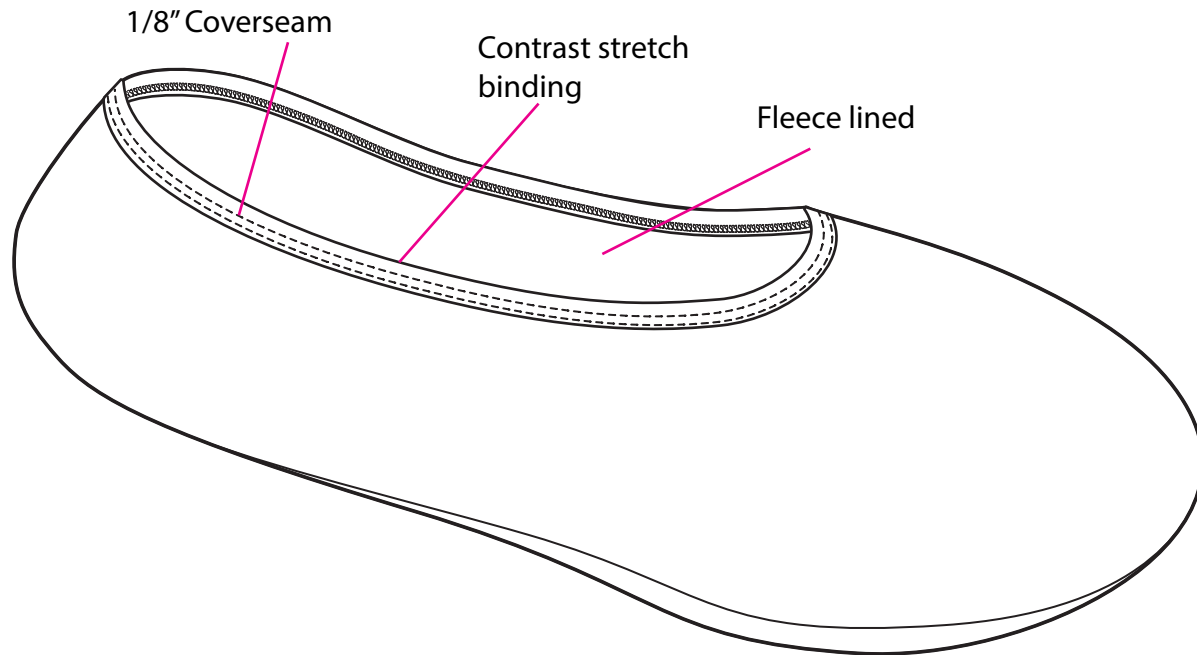

FALL/ WINTER 2018  
Style Number: CPFW18-9022  
Fleece lined slippers

JUL 20, 2016

**Details:**

- \* Fabrication and construction as per sample SMS-01 (62% Poly/ 33% Cotton/ 5% Spandex)
- \* Solid DTM stretch binding foot opening
- \* No-slip grip on soles

FALL/ WINTER 2018  
Style Number: CPFW18-9022  
Fleece Lined Slippers

\*\*\*For colours, print placement & direction\*\*\*

JUL 20, 2016

Snow Llama Print

Binding Colour:

11-0103 TCX

Yoga Pug Print

Binding Colour: