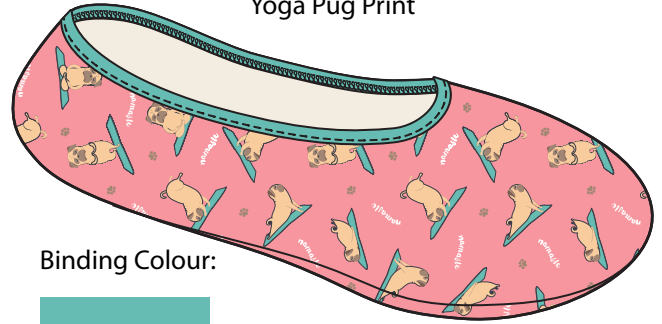

FALL/ WINTER 2018  
Style Number: CPFW18-9022  
Fleece lined slippers

JUL 20, 2016

**Details:**

- \* Fabrication and construction as per sample SMS-01 (62% Poly/ 33% Cotton/ 5% Spandex)
- \* Solid DTM stretch binding foot opening
- \* No-slip grip on soles

FALL/ WINTER 2018  
Style Number: CPFW18-9022  
Fleece Lined Slippers

\*\*\*For colours, print placement & direction\*\*\*

JUL 20, 2016

Snow Llama Print

Binding Colour:

11-0103 TCX

Yoga Pug Print

Binding Colour:

15-5218 TCX

Sleepy Sloth Print

Binding Colour:

15-1626 TCX

Winter Unicorn Print

Binding Colour:

17-2031 TCX

Sheep Print