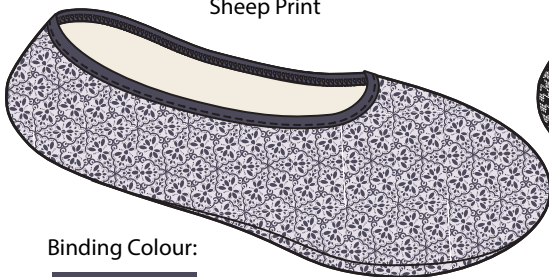

FALL/ WINTER 2018  
Style Number: CPFW18-9022  
Fleece Lined Slippers

\*\*\*For colours, print placement & direction\*\*\*

JUL 20, 2016

Snow Llama Print

Binding Colour:

11-0103 TCX

Yoga Pug Print

Binding Colour:

15-5218 TCX

Sleepy Sloth Print

Binding Colour:

15-1626 TCX

Winter Unicorn Print

Binding Colour:

17-2031 TCX

Sheep Print

Binding Colour:

17-3920 TCX

Bear Plaid Print

Binding Colour:

Black (must match print)

Sheep Print

Binding Colour:

19-3915 TCX

Bear Plaid Print

Binding Colour:

19-4008 TCX

Bear Plaid Print

Binding Colour:

15-2216 TCX